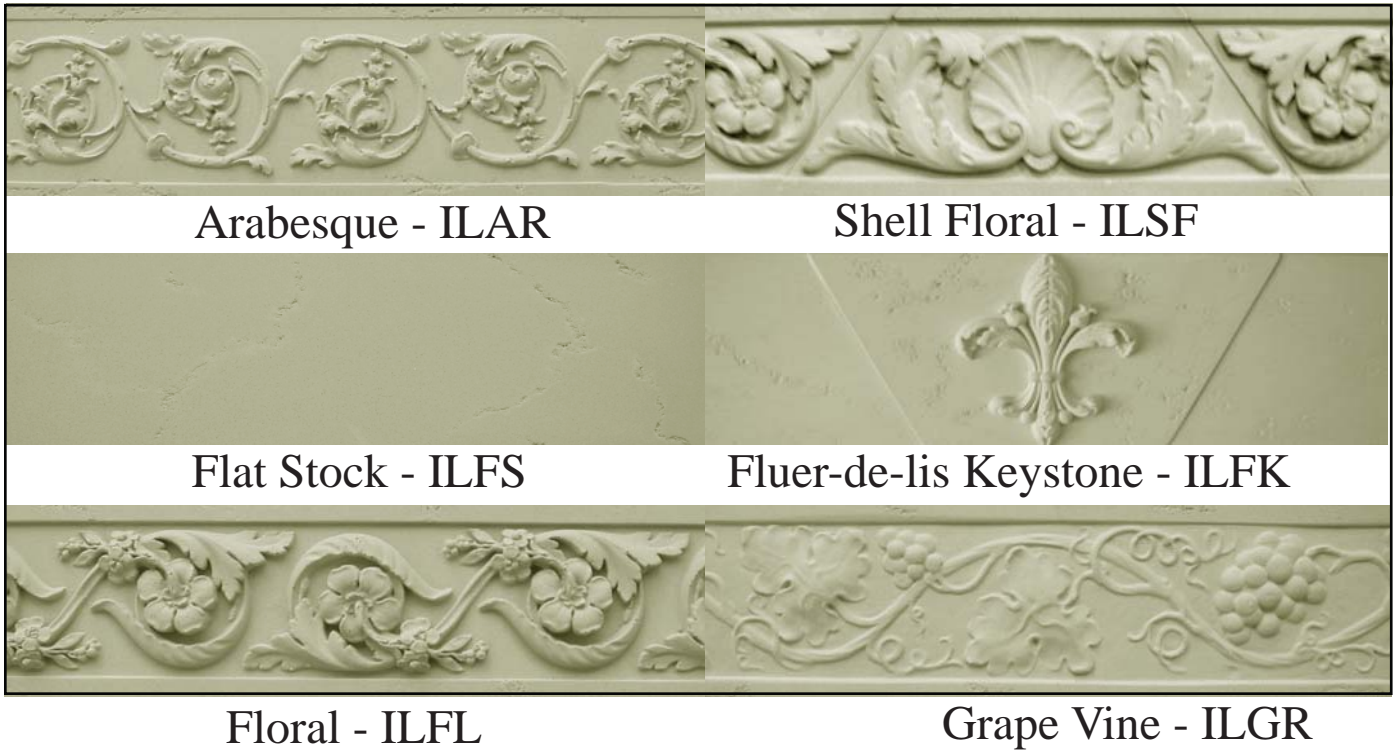

Villa Stone Designs

Vienna Kitchen Hood Surround & Canopy
with inlay selection and optional corbels

Vienna Kitchen Hood - 8' ceiling				Vienna Kitchen Hood - 9' ceiling				Vienna Kitchen Hood - 10' ceiling			
Product #	Width	Depth	Height	Product #	Width	Depth	Height	Product #	Width	Depth	Height
VS0842	42"	27"	28"	VS0942	42"	27"	36.87	X	X	X	X
VS0848	48"	27"	28"	VS0948	48"	27"	36.87	VS1048	48"	27"	48.87
VS0854	54"	27"	28"	VS0954	54"	27"	36.87	VS1054	54"	27"	48.87
VS0860	60"	27"	28"	VS0960	60"	27"	36.87	VS1060	60"	27"	48.87
VS0866	66"	27"	28"	VS0966	66"	27"	36.87	VS1066	66"	27"	48.87
VS0872	72"	27"	28"	VS0972	72"	27"	36.87	VS1072	72"	27"	48.87
VS0890	90"	27"	28"	VS0990	90"	27"	36.87	VS1090	90"	27"	48.87

Inlay selection for Kitchen Hood Surround

Arabesque - ILAR

Shell Floral - ILSF

Flat Stock - ILFS

Fluer-de-lis Keystone - ILFK

Floral - ILFL

Grape Vine - ILGR

Optional Corbels